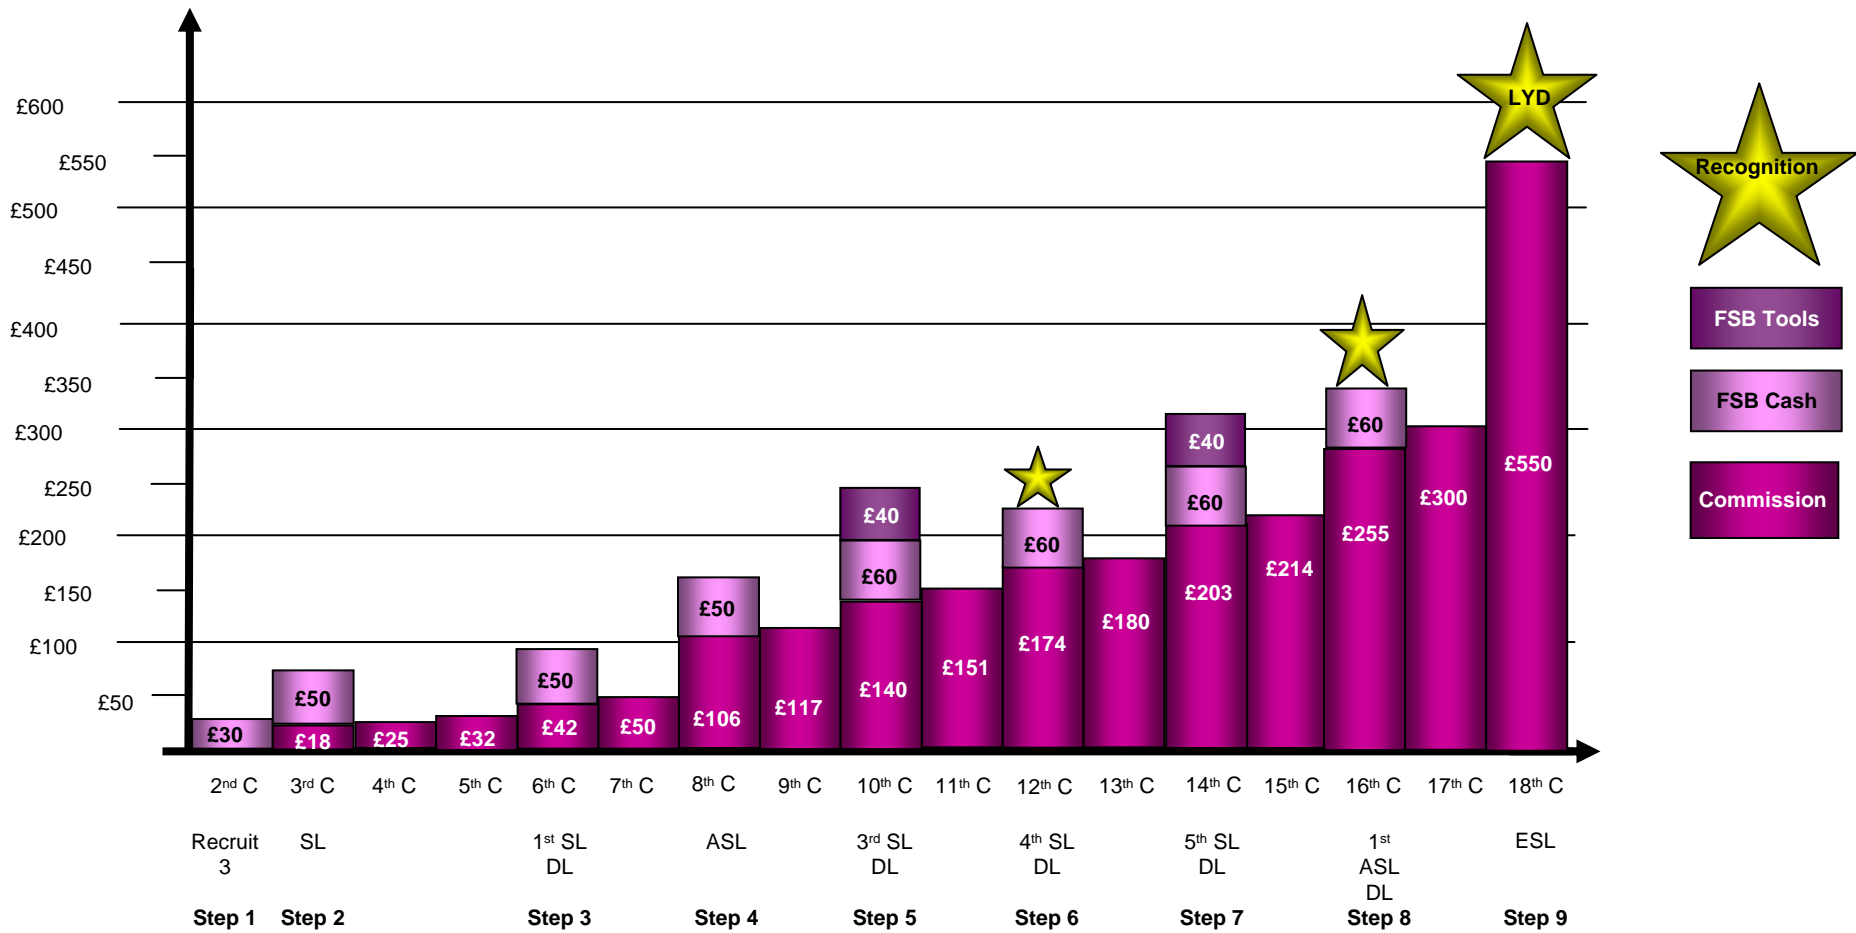

# Sales Leadership Fast Start Bonus

Earnings guide is for illustration only - actual earnings will depend on Order size of each Team Member - See Business Guide for full details of variable commission rates  
 Commission shown based on £150 average Award Sales