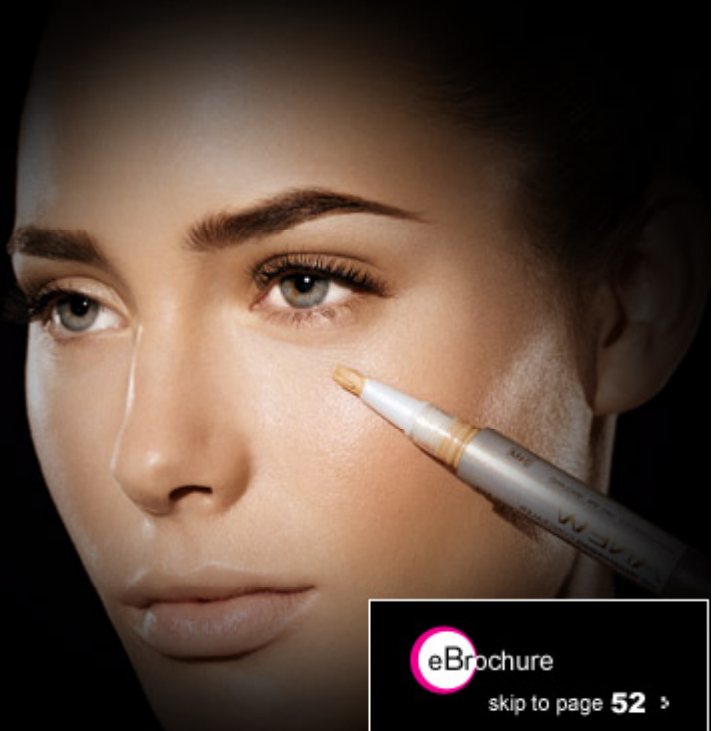

[skip to page 68 >](#)

FREE GIFT

**FREE Age-Transforming
Concealer SPF15**
with selected Anew Beauty products

[shop now >](#)

worth
£8.50*

*Based on normal eBrochure prices

eBrochure

[skip to page 52 >](#)

SUPER SOFT

soft silky skin begins with locked-in moisture

£2.25
half price

£2.50
half price

with a
refreshing
pine and
amber
fragrance

Bath Oil 250ml
£2.25 half price
Normally £4.50

Dry Oil Body Spray 150ml
£2.50 half price
Normally £5