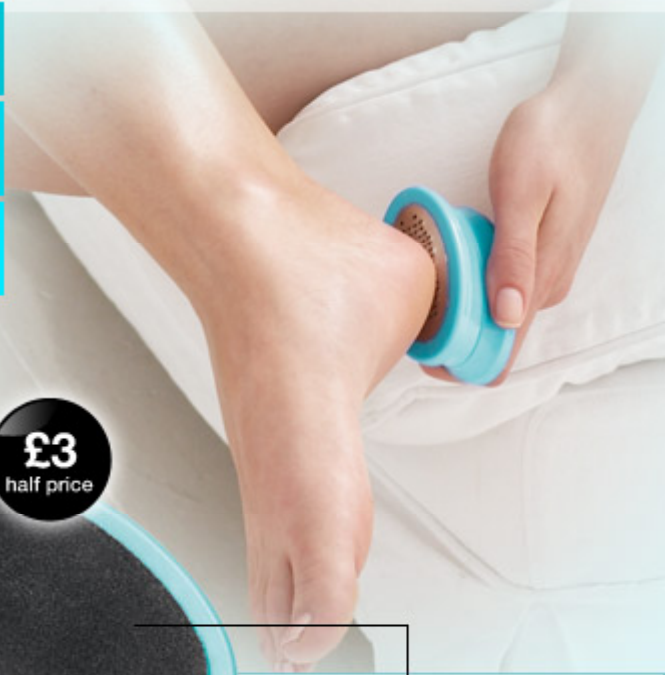

step 2

work on your heels with the **pumice stone**

step 3

use the **fine foot file** to smooth all over

step 4

give skin a final polish with the **sponge**

rough skin
remover

pumice stone

£3
half price

foot file

sponge

Ultimate Pedicure

This 4-in-1 product includes; rough skin remover, foot file, pumice and sponge.

£3 half price

Normally £6 [shop now >](#)

eBrochure